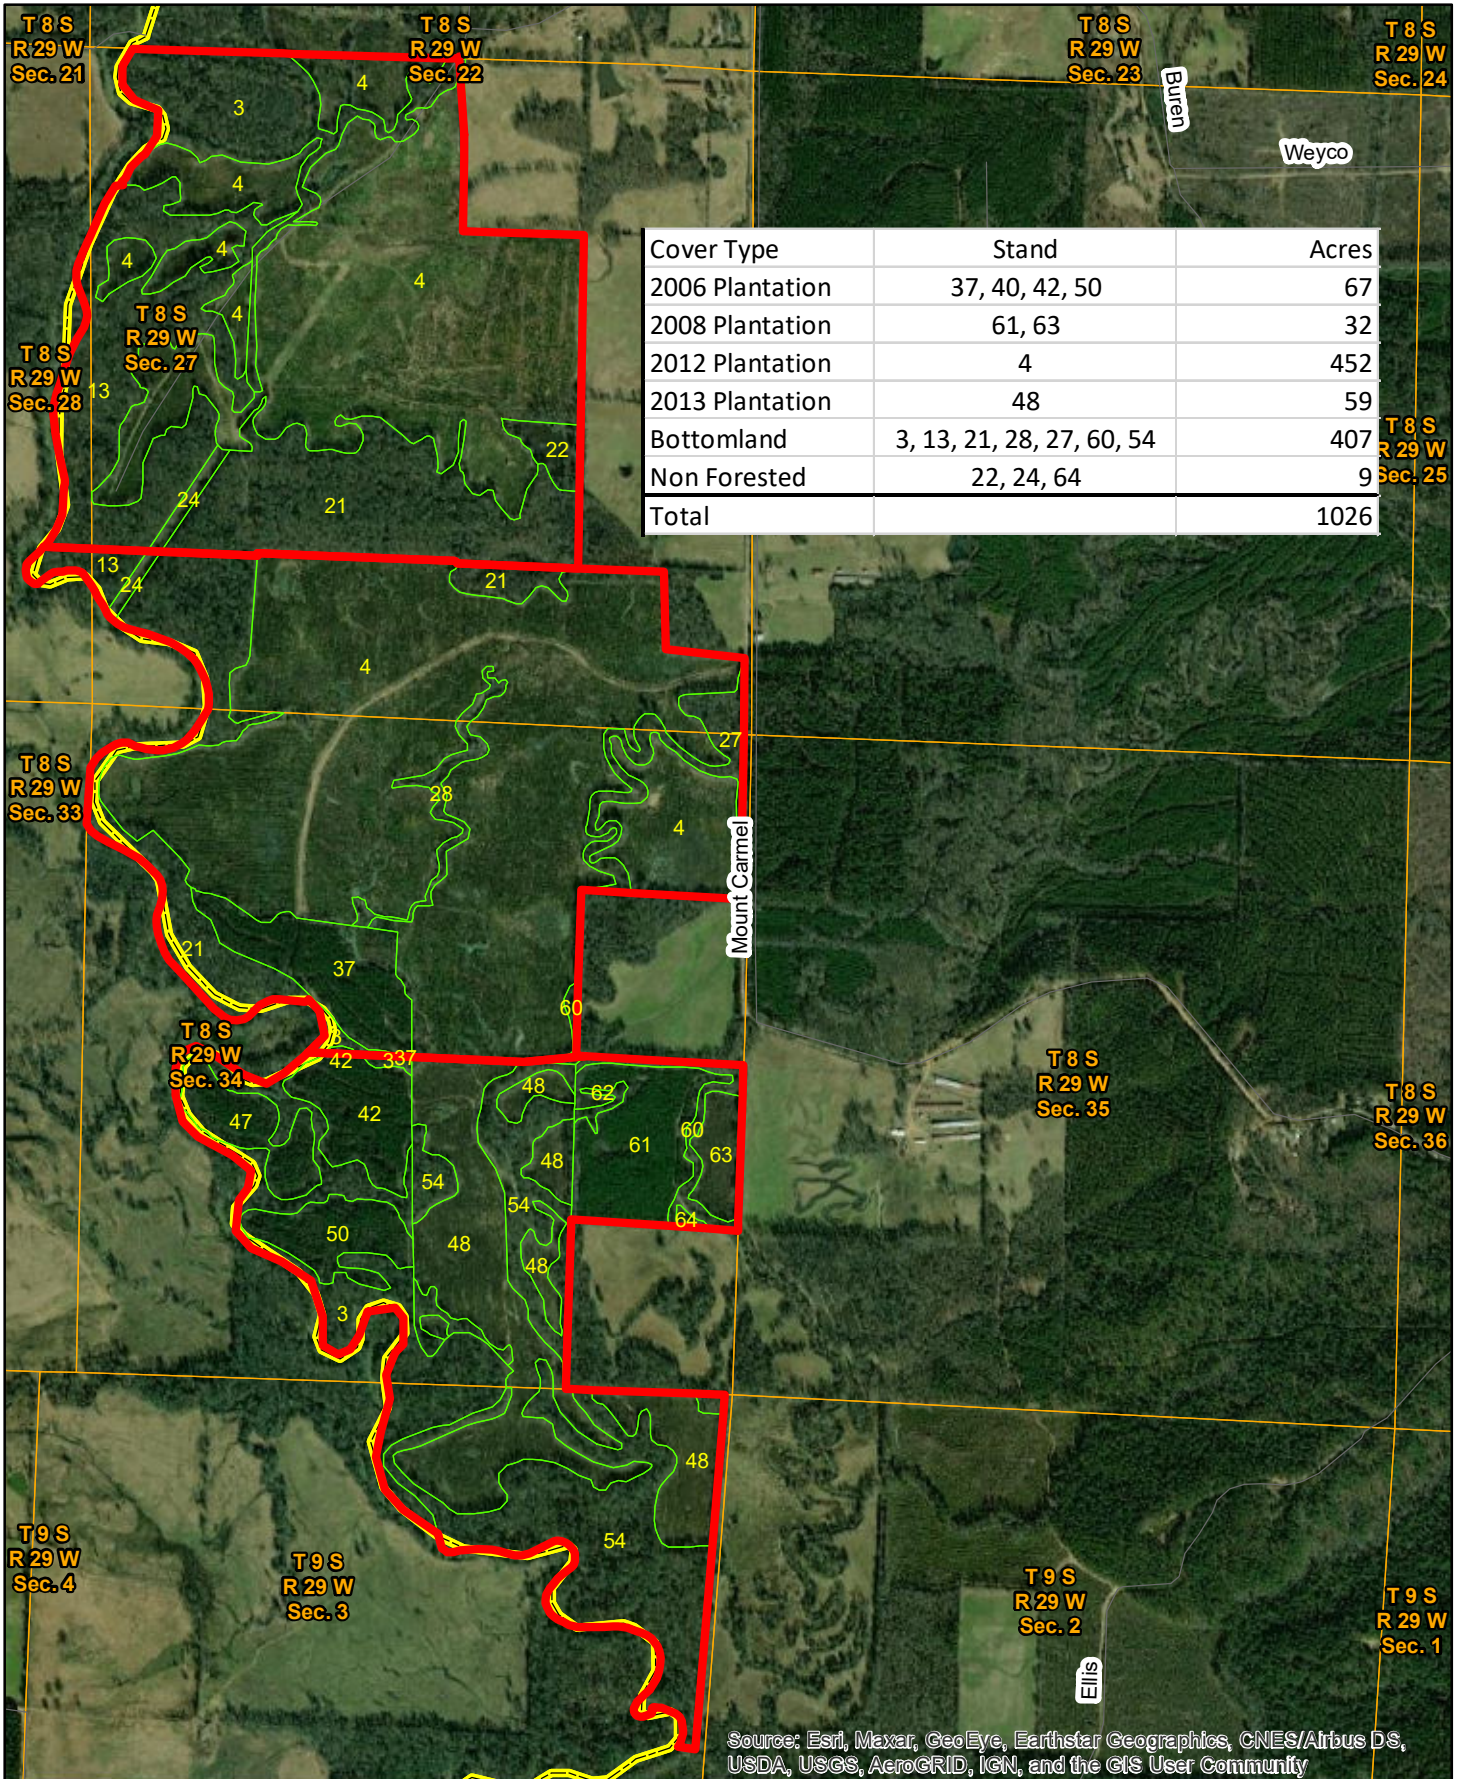

Saline River Hunting and Timber Retreat

1,026 Acres, more or less, Howard County, AR

Source: Esri, Maxar, GeoEye, Earthstar Geographics, CNES/Airbus DS, USDA, USGS, AeroGRID, IGN, and the GIS User Community

0 0.125 0.25 0.5 Miles

Phone: 1-888-695-8733
www.forestryrealestate.com