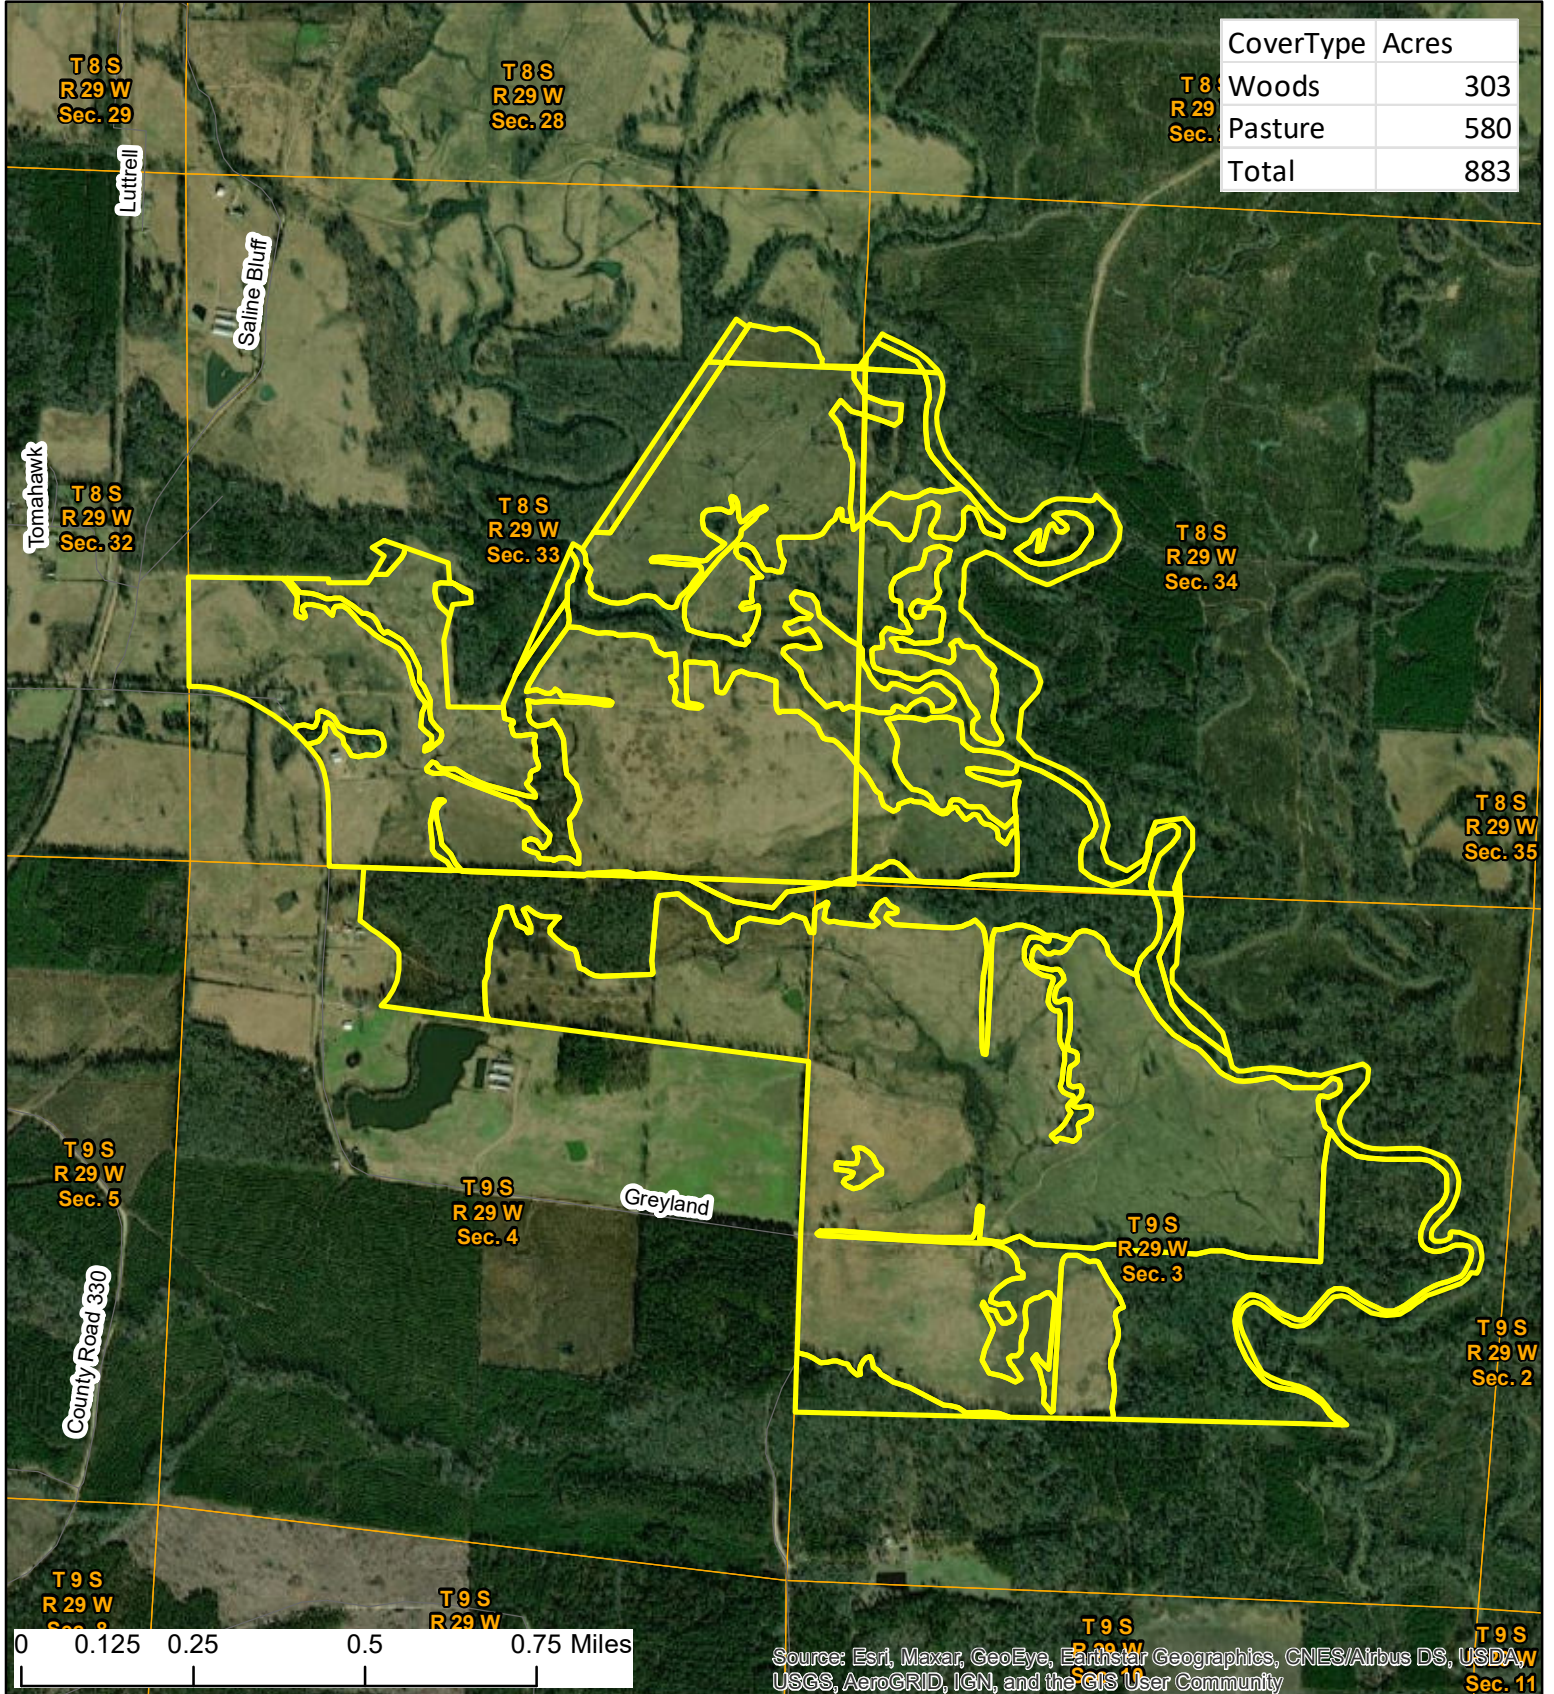

Saline Bluff Ranch

883 Acres +/-

Source: Esri, Maxar, GeoEye, Earthstar Geographics, CNES/Airbus DS, USDA, USGS, AeroGRID, IGN, and the GIS User Community

Phone: 1-888-695-8733
www.forestryrealestate.com

This map and all information it contains is provided "AS IS," as a courtesy to potential buyers. Potential buyers should make their own determination regarding the accuracy of the information provided. Neither the seller, Davis DuBose Knight Forestry & Real Estate PLLC (DDKFRE), their subsidiaries, affiliates nor representatives warrant the accuracy, adequacy or completeness of any information contained herein regarding the property, its condition, boundaries, access, acreage, or timber stand information. DDKFRE expressly disclaims liability for errors or omissions.