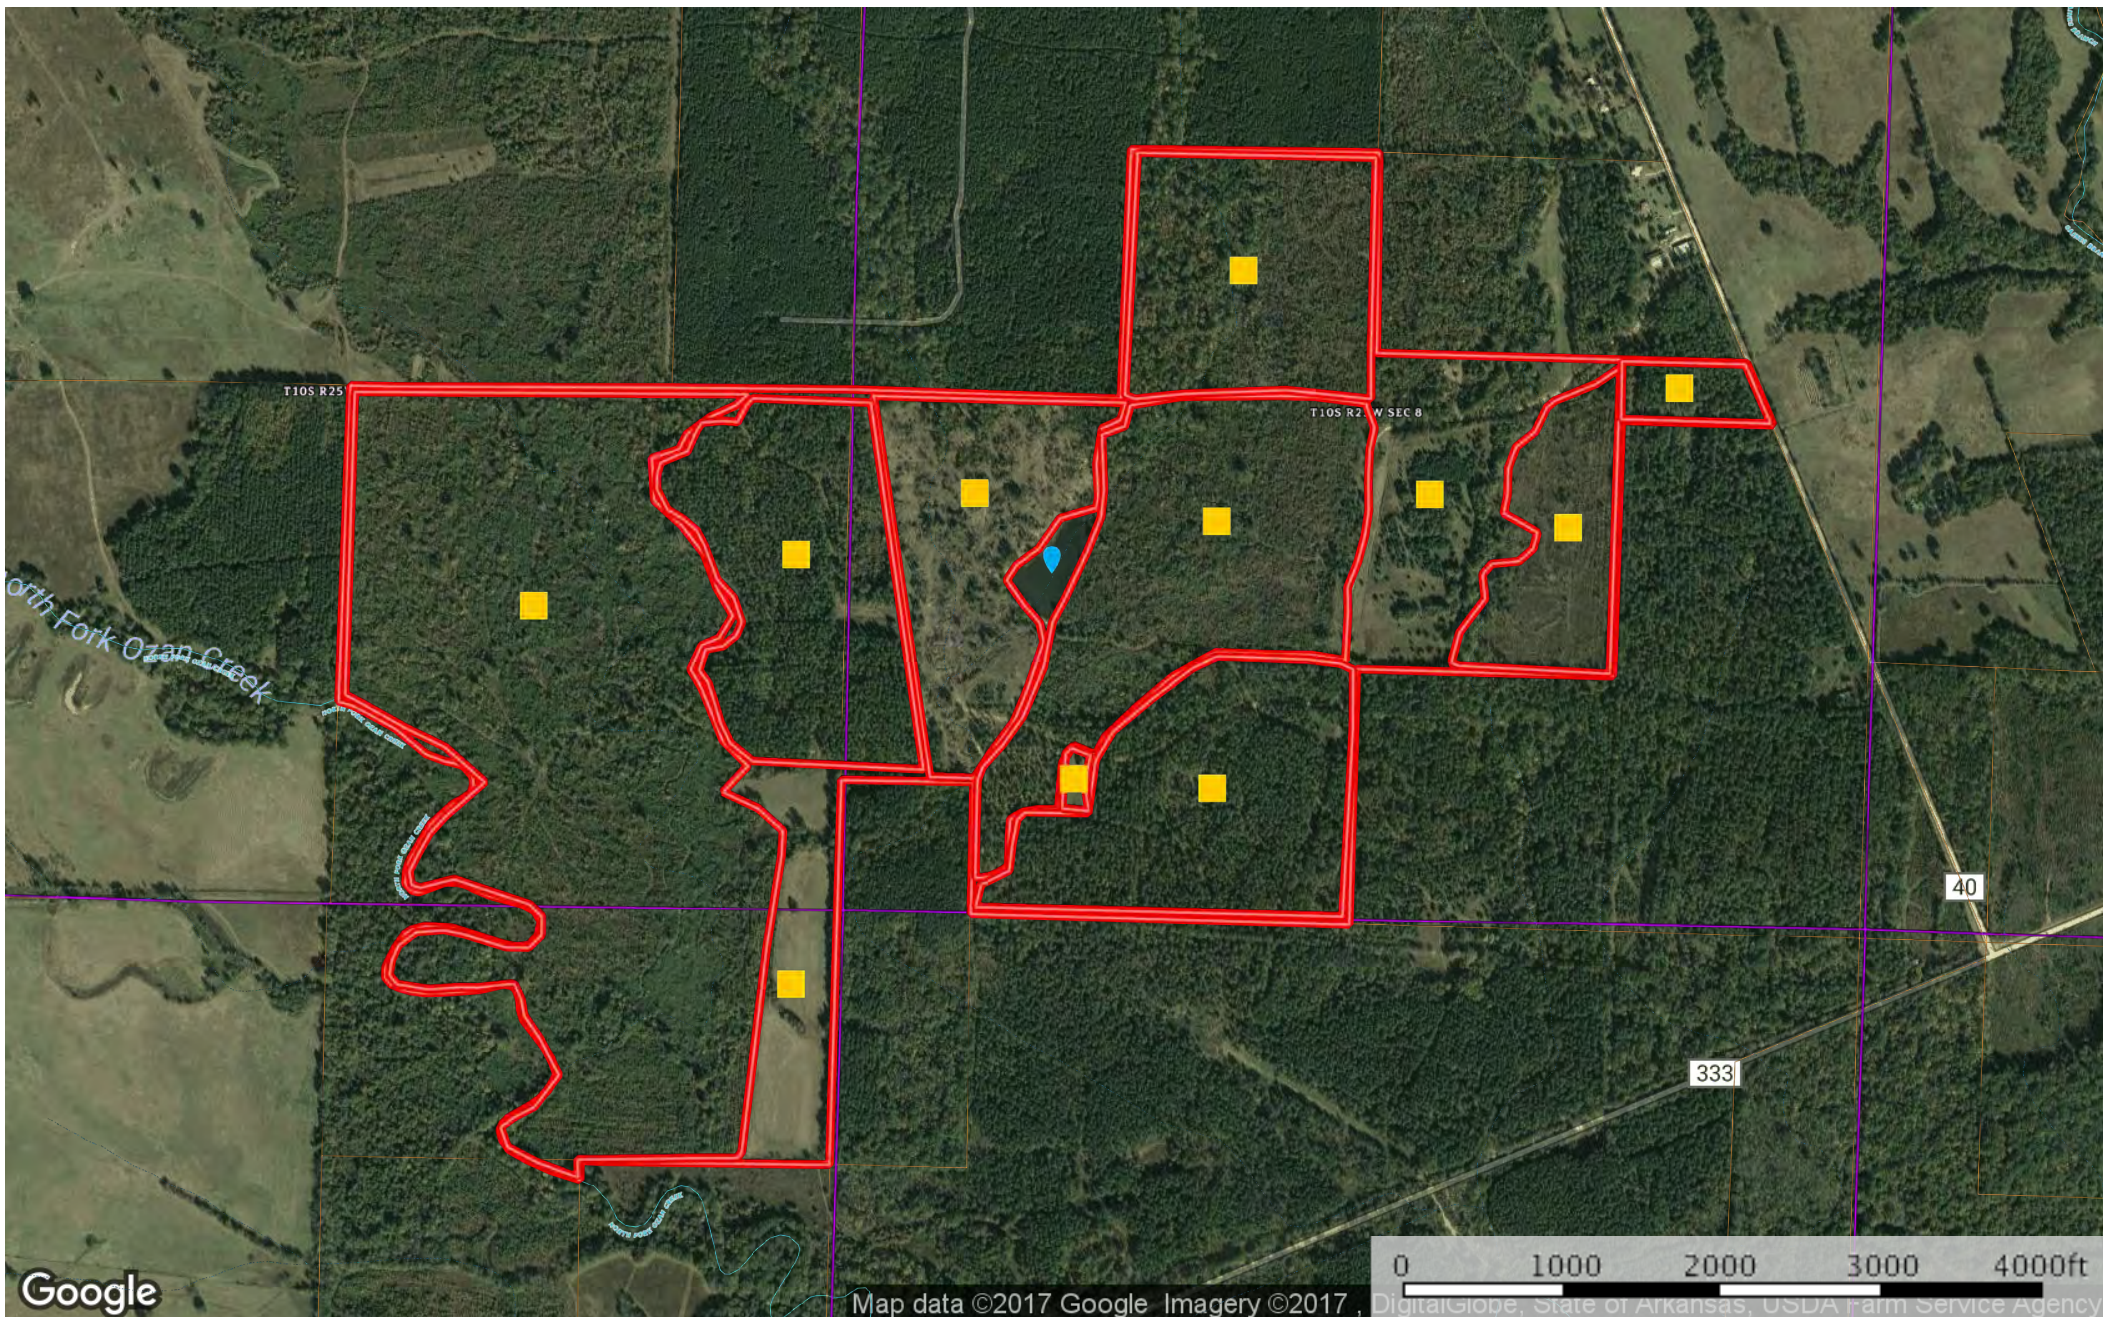

# Ozan Creek 453 Acre Hunting Refuge

Hempstead County, Arkansas, 453 AC +/-

-  Pond
-  2017 Pine Plantation
-  28 yr old pine
-  Stream, Intermittent
-  River/Creek
-  Water Body