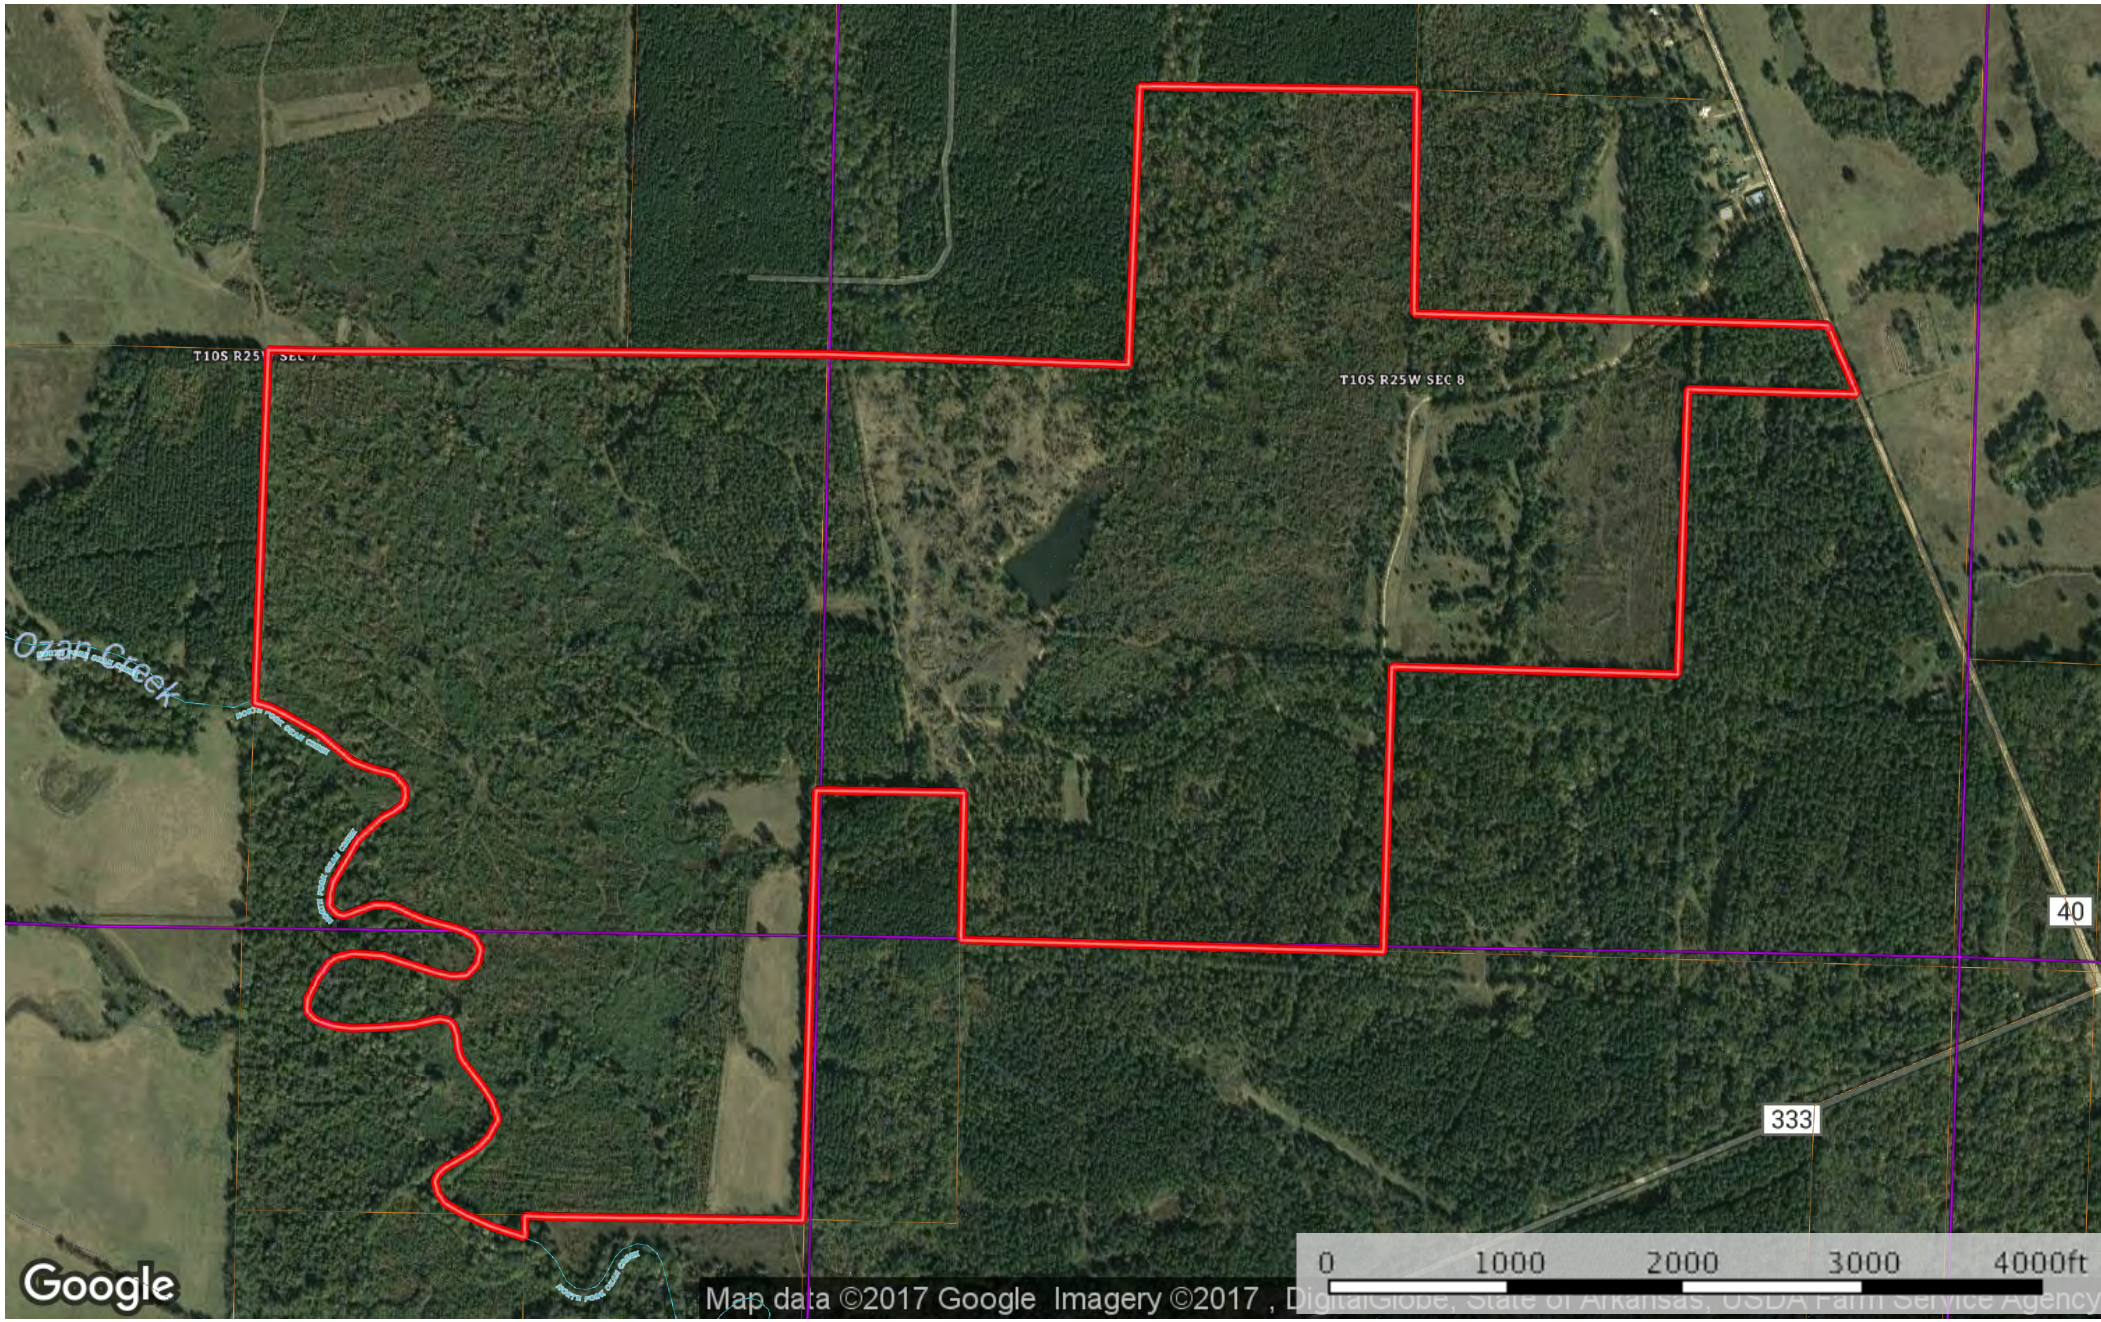

Ozan Creek 453 Acre Hunting Refuge

Hempstead County, Arkansas, 453 AC +/-

Google

Map data ©2017 Google Imagery ©2017 DigitalGlobe, State of Arkansas, USDA Farm Service Agency

-  Boundary
-  Stream, Intermittent
-  River/Creek
-  Water Body