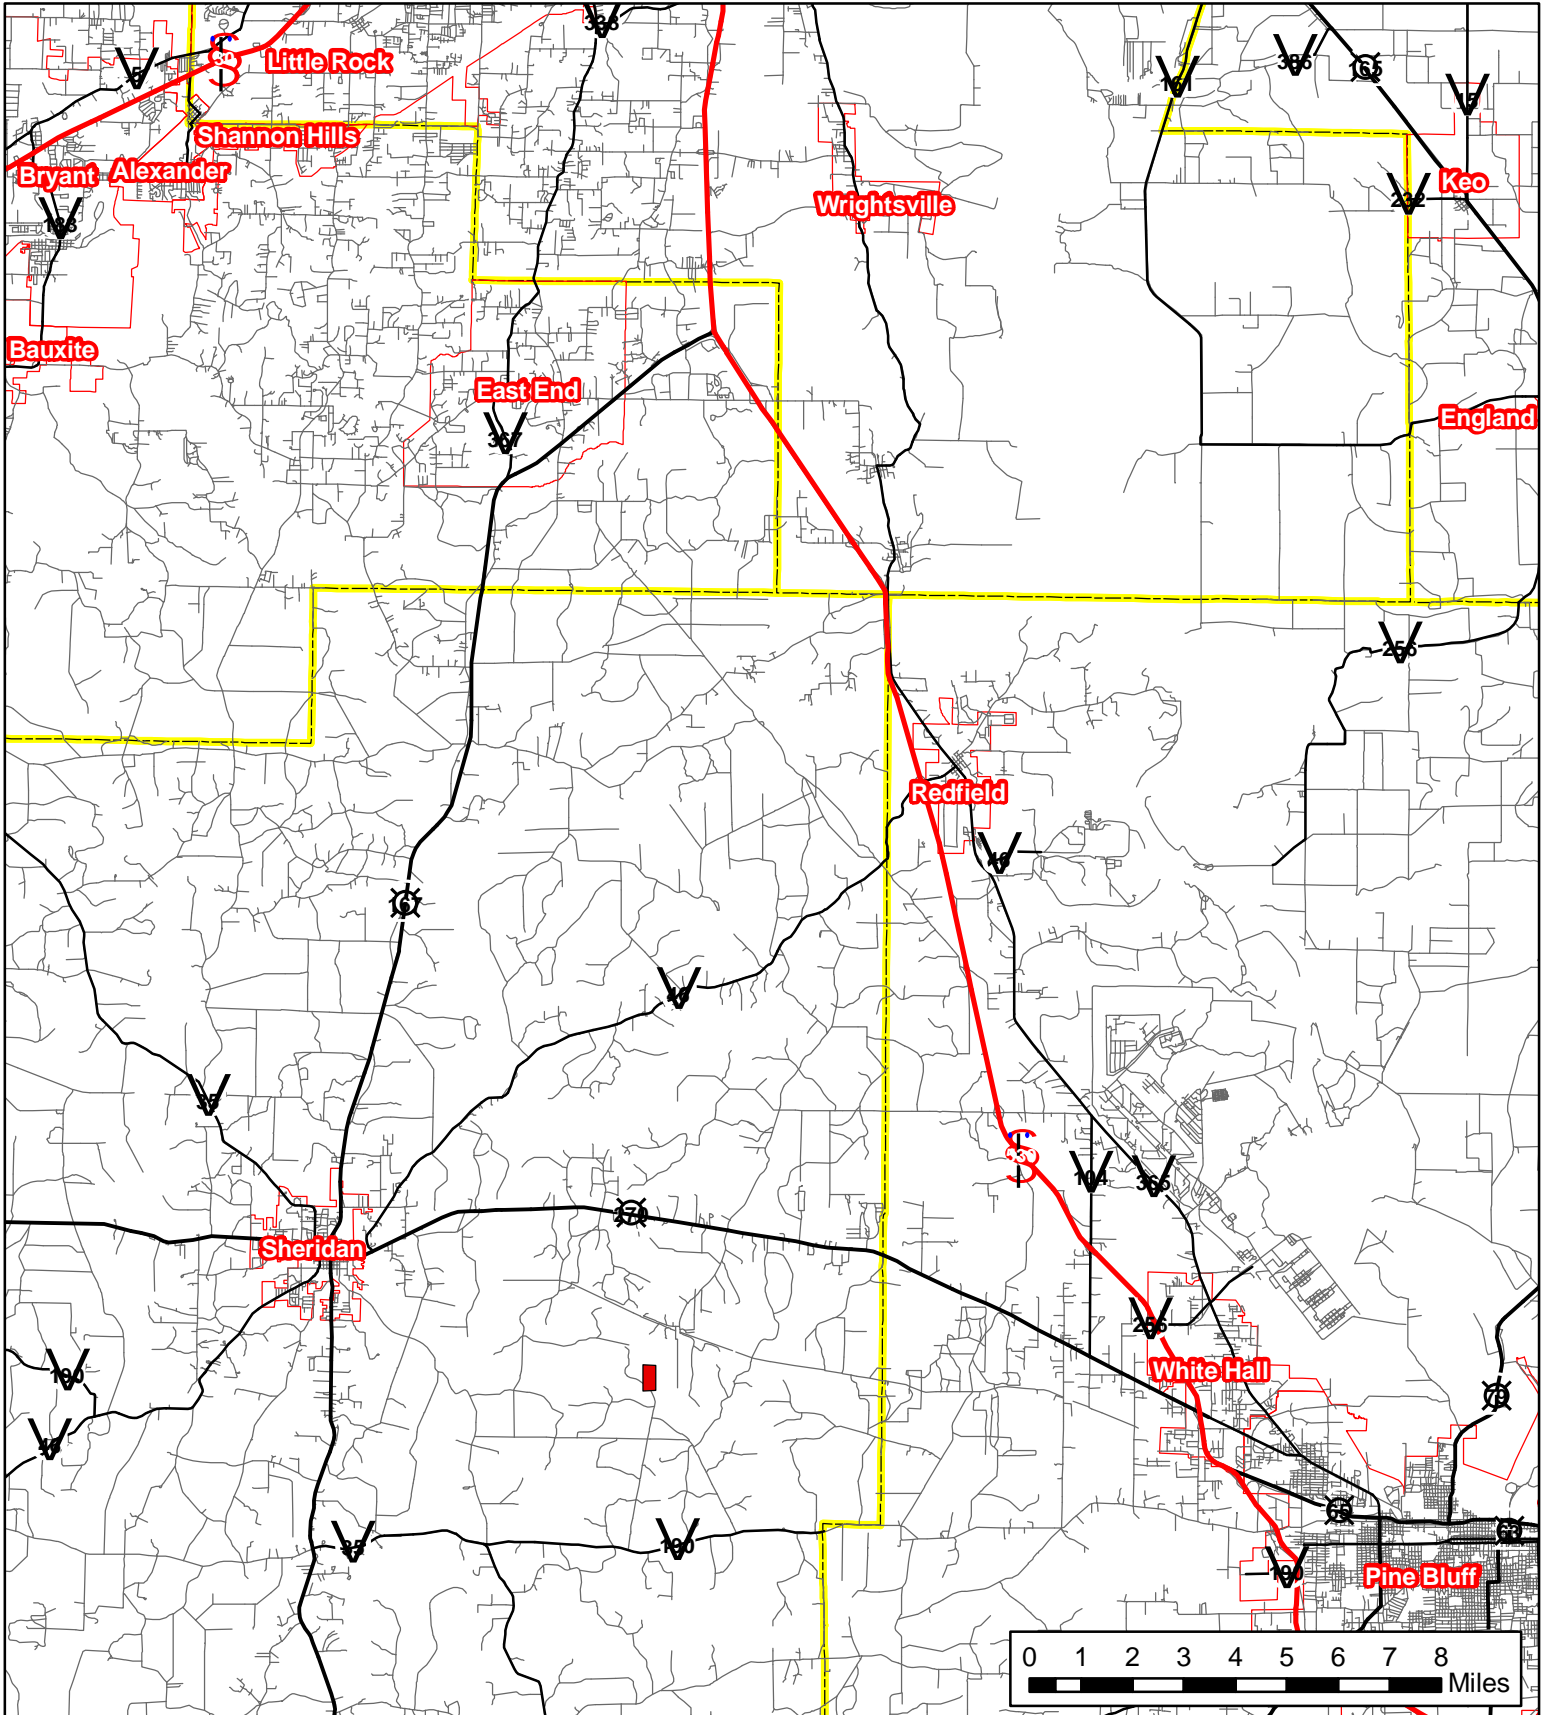

Nall 80

W 1/2 NE 1/4, Section 22, Township 5 South, Range 12 West, Grant County, AR 80 Acres +/-

Phone: 1-888-695-8733
www.forestryrealestate.com

This map and all information it contains is provided "AS IS," as a courtesy to potential buyers. Potential buyers should make their own determination regarding the accuracy of the information provided. Neither the seller, Davis DuBose Forestry & Real Estate Consultants PLLC (DDFREC), their subsidiaries, affiliates nor representatives warrant the accuracy, adequacy or completeness of any information contained herein regarding the property, its condition, boundaries, access, acreage, or timber stand information. DDFREC expressly disclaims liability for errors or omissions.