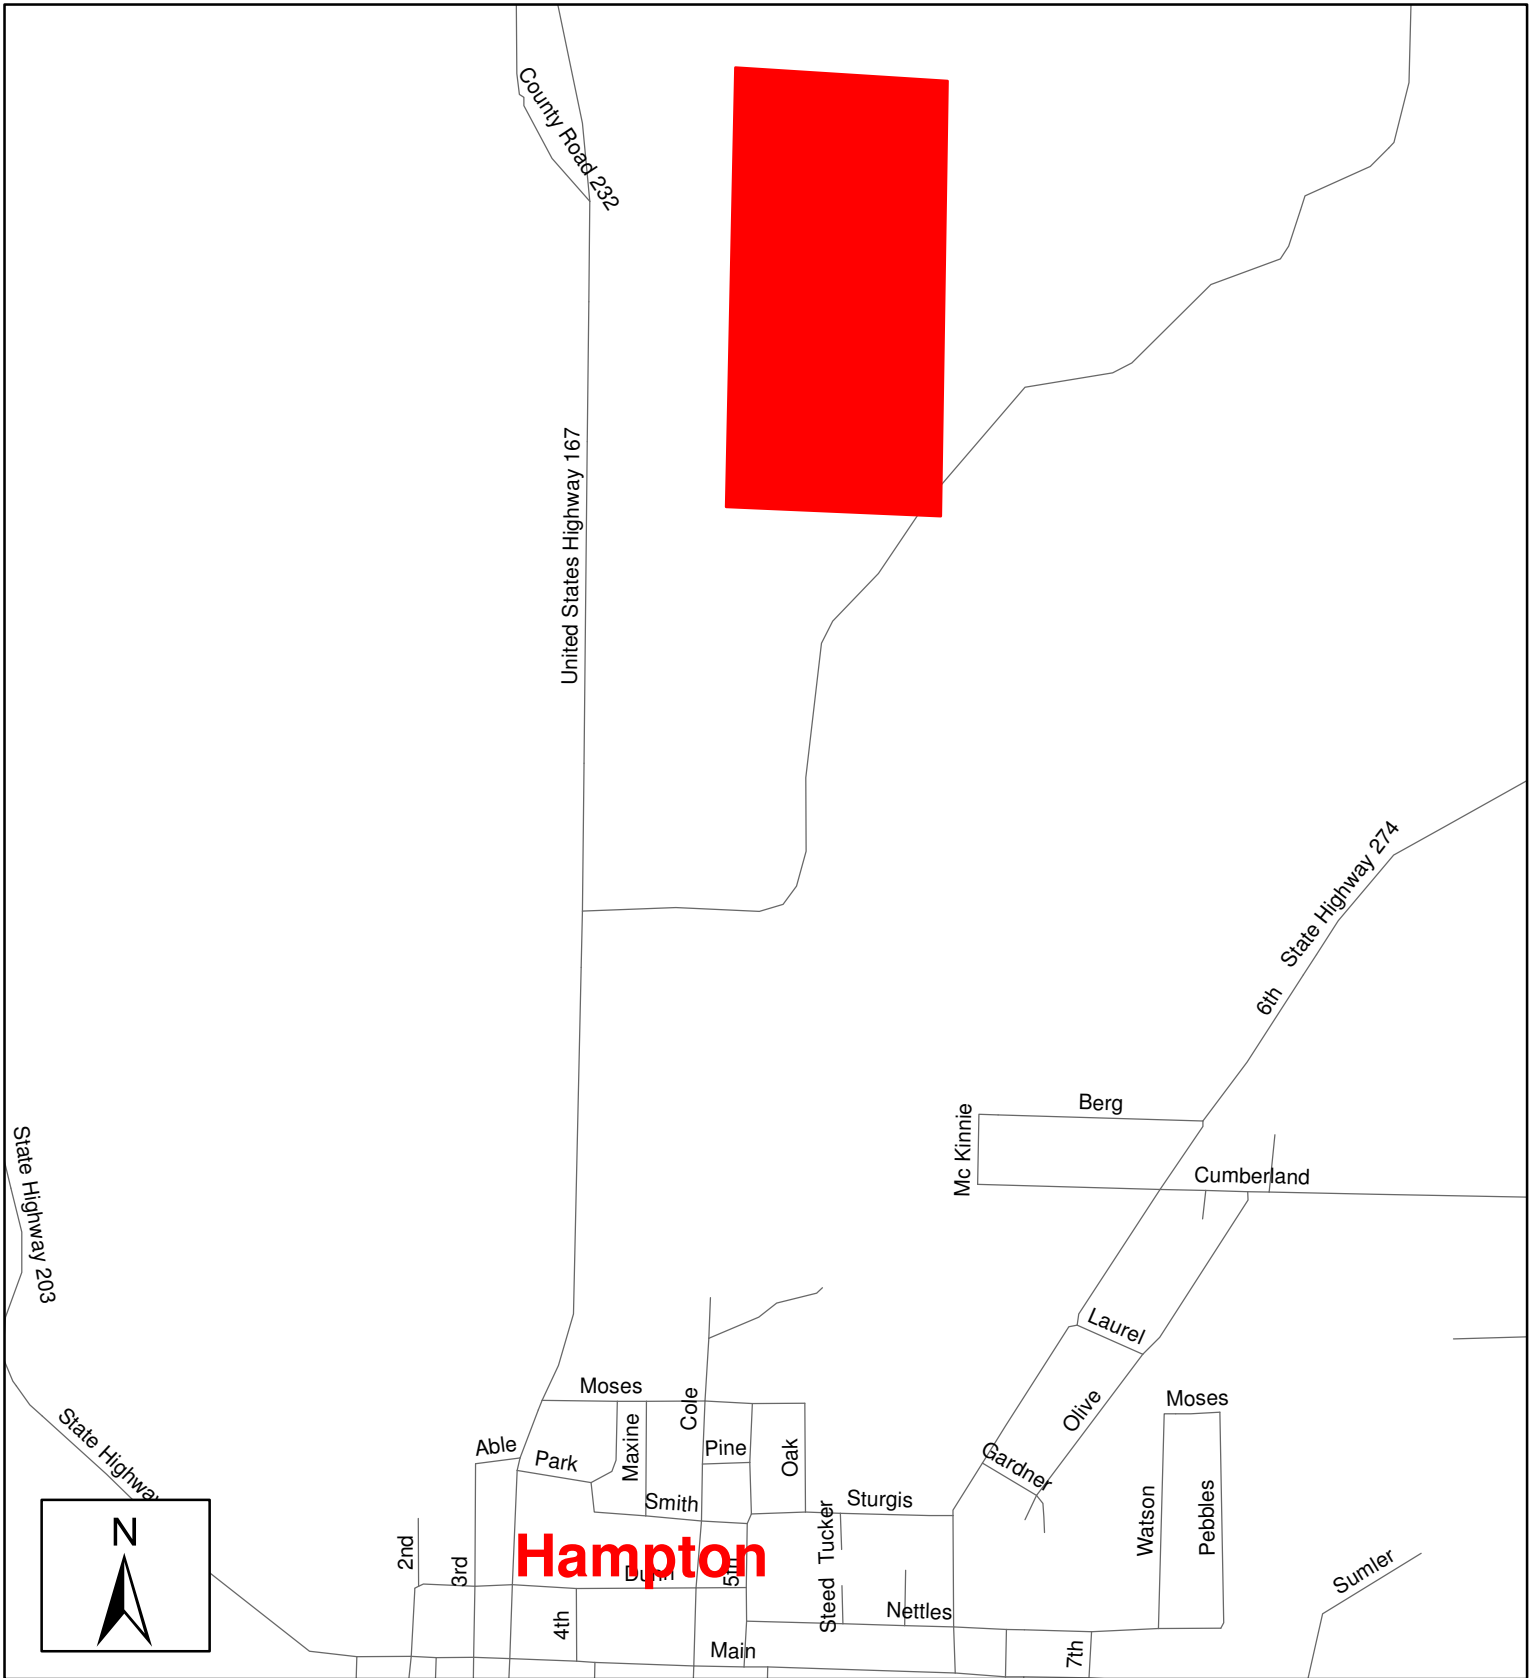

Calhoun County 80

SE 1/4 NW 1/4 and NE 1/4 SW 1/4, Section 29, Township 13 South, Range 13 West, Calhoun County, Arkansas, 80 acres, more or less

0 0.1 0.2 Miles

Phone: 1-888-695-8733

www.forestryrealestate.com