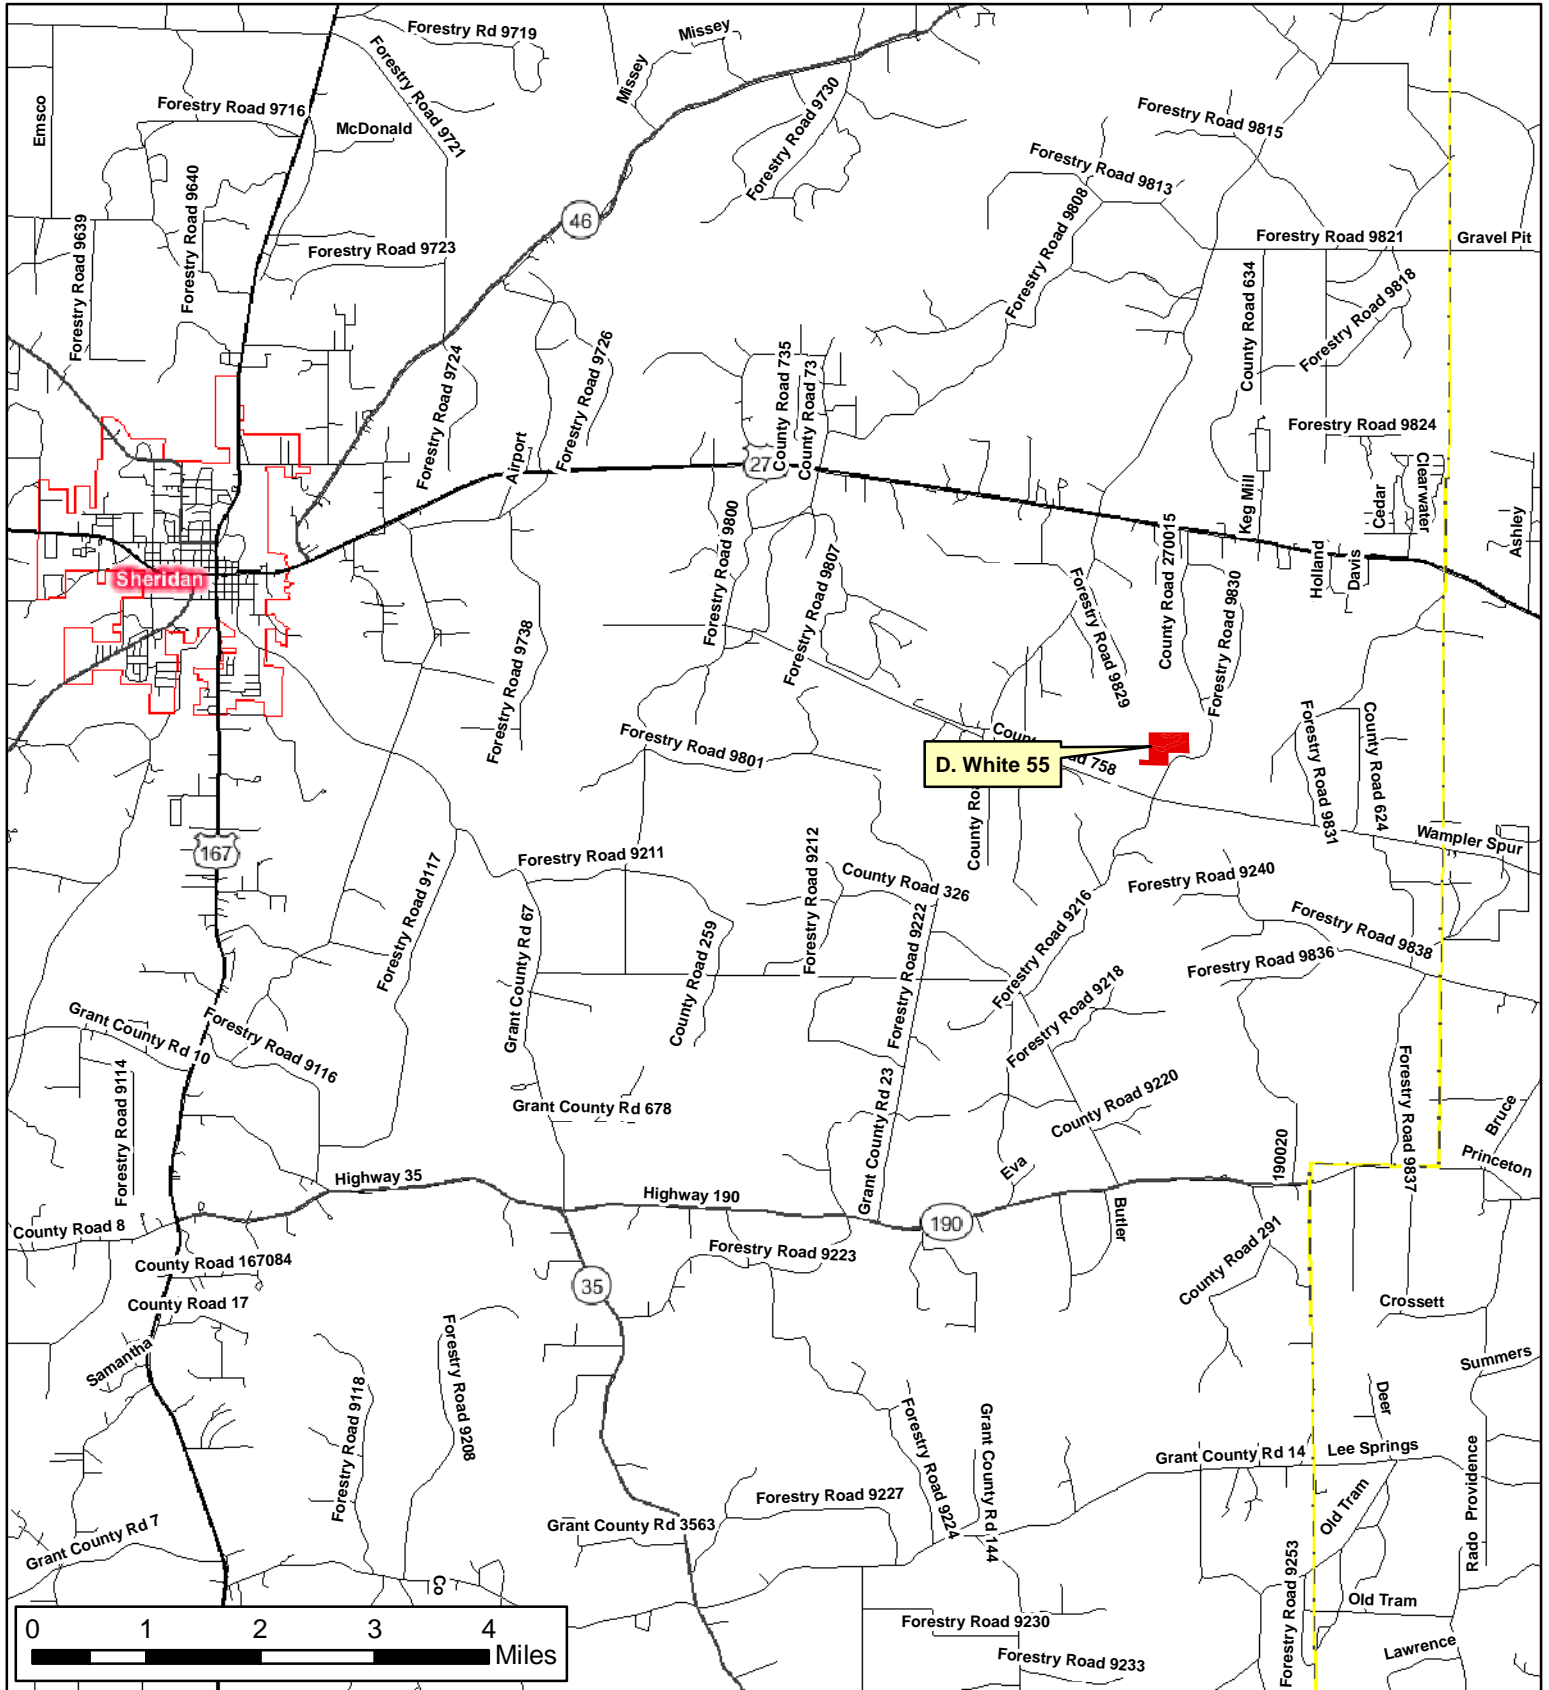

# D. White 55

SE ¼ of NE ¼, and SW ¼ of NE ¼ of Section 13, T5S, R12W,  
Also N 1/5 NW ¼ SE ¼ of Section 13, T5S, R12W, +/- 55 acres, all in Grant Co., AR

±  
Phone: 1-888-695-8733  
www.forestryrealestate.com

This map and all information it contains is provided "AS IS," as a courtesy to potential buyers. Potential buyers should make their own determination regarding the accuracy of the information provided. Neither the seller, Davis DuBose Forestry & Real Estate Consultants PLLC (DDFREC), their subsidiaries, affiliates nor representatives warrant the accuracy, adequacy or completeness of any information contained herein regarding the property, its condition, boundaries, access, acreage, or timber stand information. DDFREC expressly disclaims liability for errors or omissions.